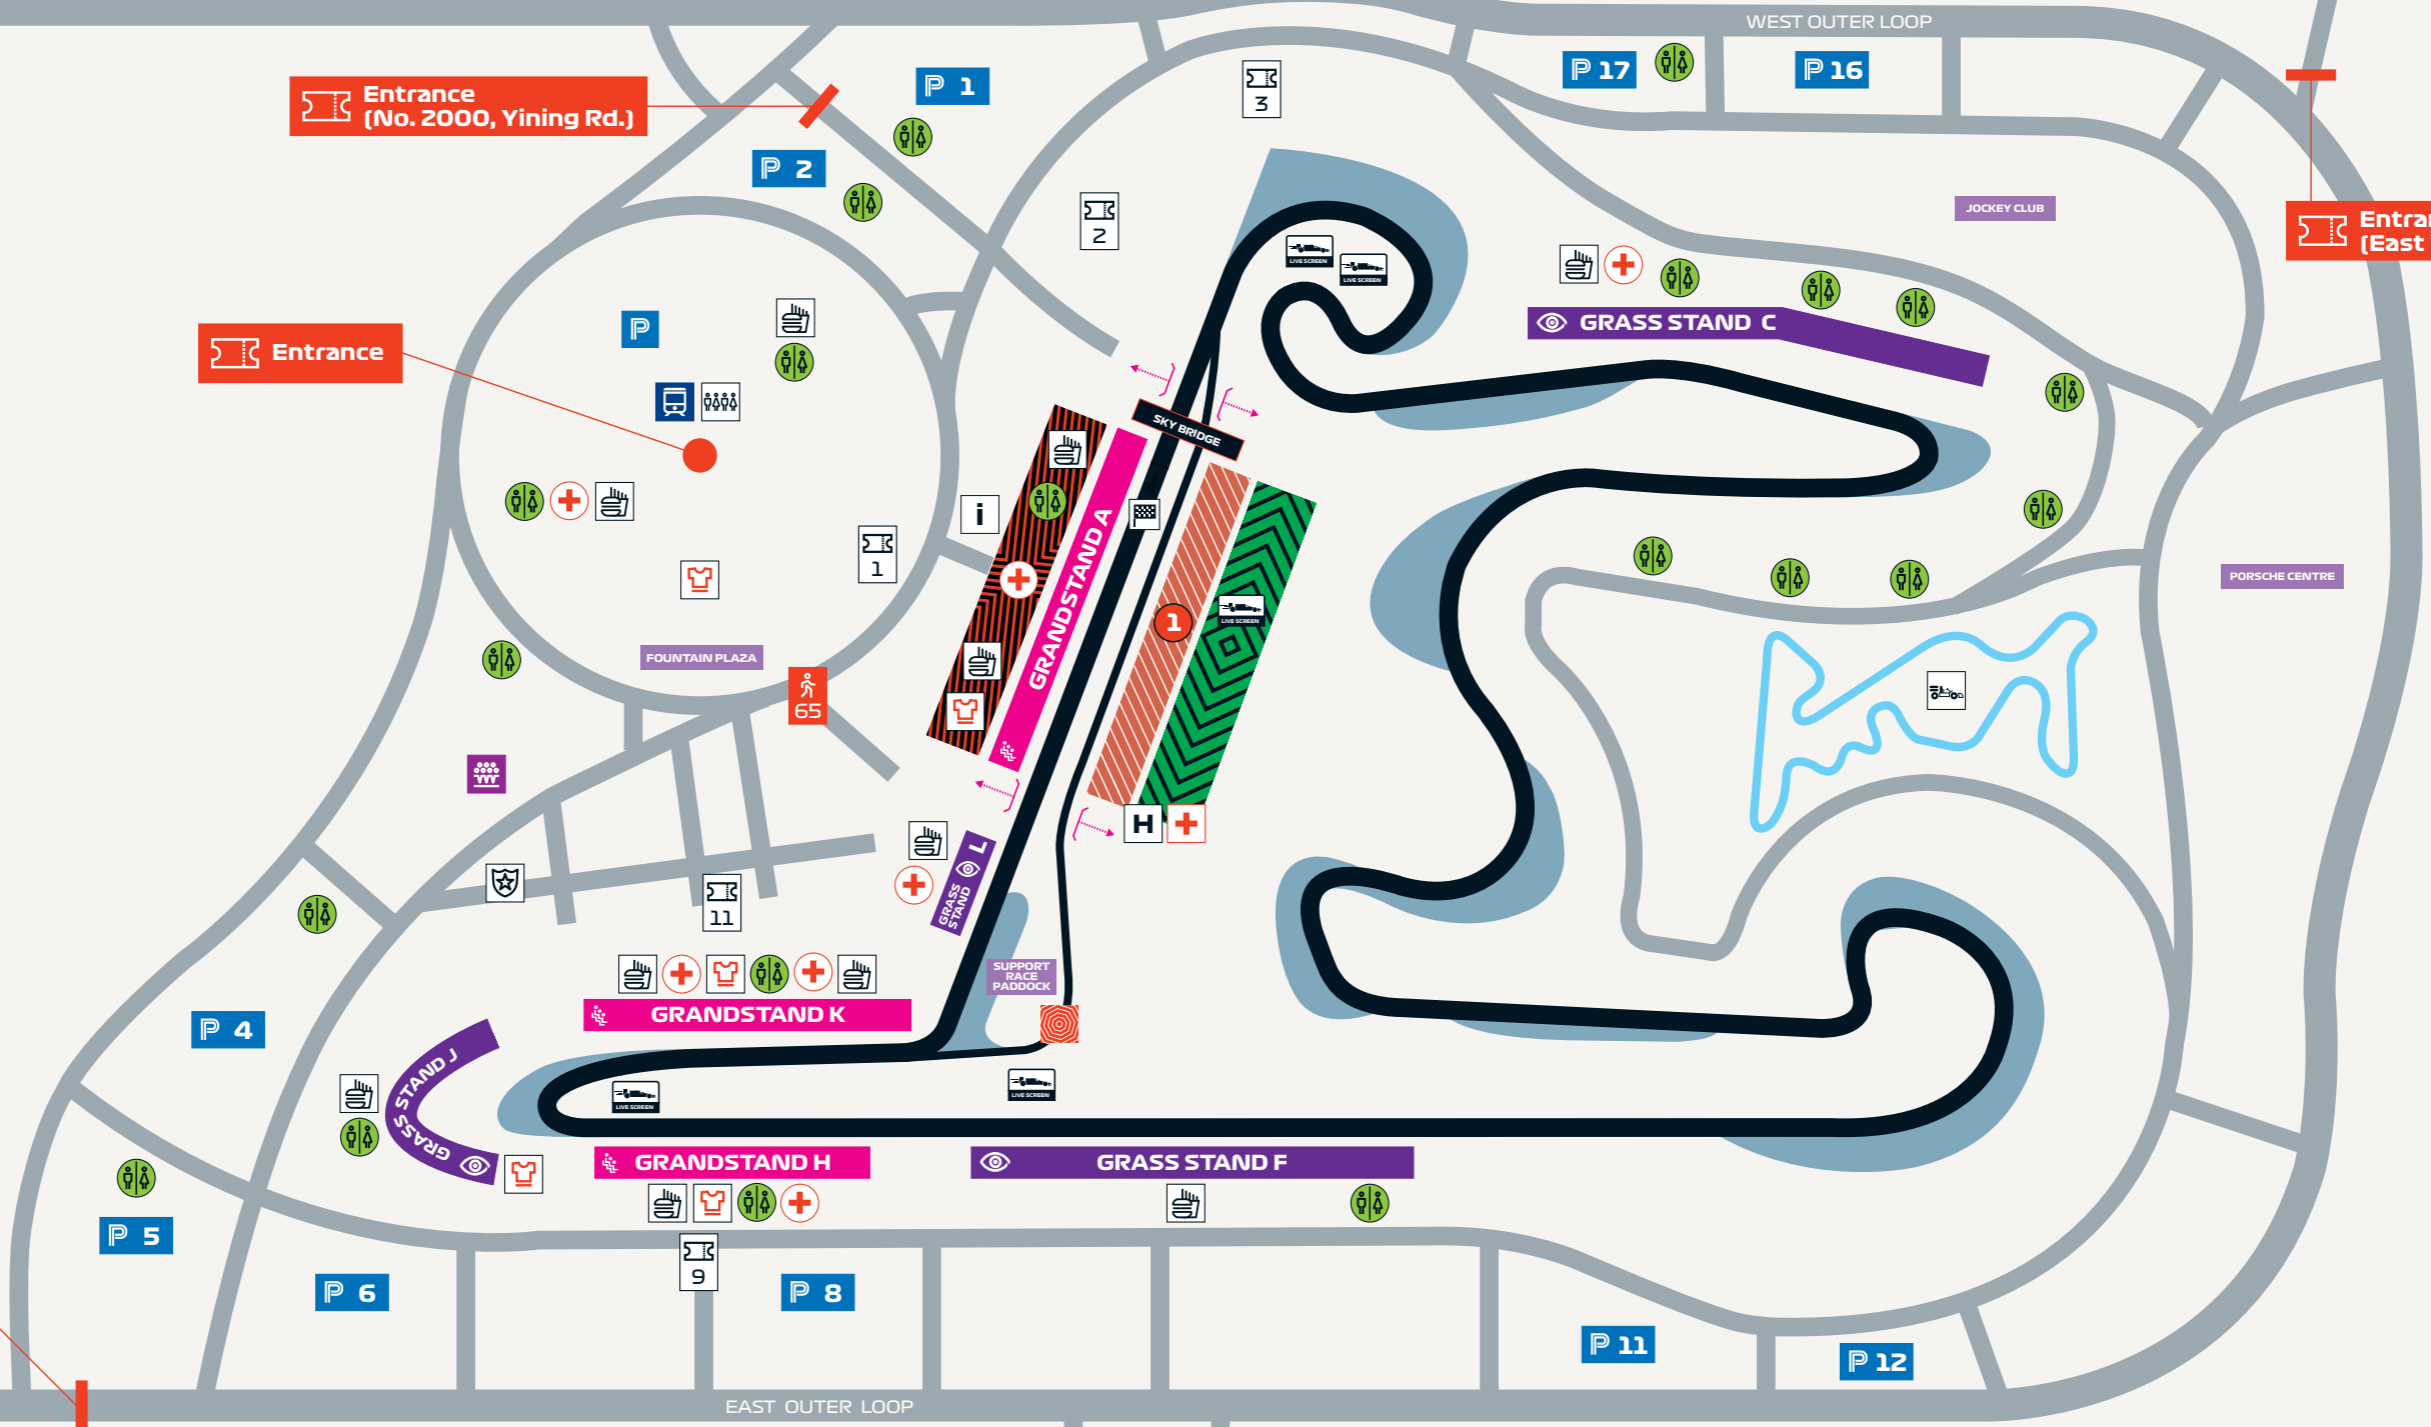

Entrance  
(No. 2000, Yining Rd.)

Entrance  
(East Yuanguo Rd.)

Entrance

Entrance  
(Anchen Rd.)

Entrance  
(Baiyin Rd.)

### SHANGHAI INTERNATIONAL CIRCUIT

- |  |  |  |                  |  |                                    |
|--|--|--|------------------|--|------------------------------------|
|  | F1 Paddock Club™                                 |  | Entrance         |  | 1-8 Metro Exit                     |
|  | F1® Paddock                                      |  | Entrance/Exit    |  | Metro Queue Area                   |
|  | Pitlane  |  | Tourist Entrance |  | Grandstand                         |
|  | F1® Fanzone<br>(Merchandising & Exhibition Area) |  | Police Station   |  | Grass Stand<br>(General Admission) |
|  | Medical Centre                                   |  | Food & Beverages |  | Live Screen                        |
|  | First Aid  |  | Toilets          |  | Parking Zones                      |
|  | F1® Merchandise                                  |  | Service Centre   |  | Access Roads                       |
|  | Helipad  |  | Karting          |  | Inside Track Access                |
|  |  |  | Music Festival   |  | Formula 1® Pits                    |

MAP CORRECT AT TIME OF RELEASE

# FORMULA 1 LENOVO CHINESE GRAND PRIX 2024